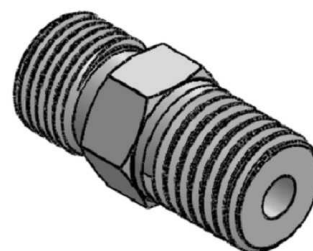

Adaptadores BSP

Uniones rectas macho

Adaptador macho BSP 60° - macho BSPT

Acero Inoxidable AISI 316-L

Artículo	R1	R2	L	HEX 1	ØC
Z101202	1/8" BSP	1/8" BSPT	23,5	14	3,5
Z101204	1/4" BSP	1/4" BSPT	30,5	17	6
Z101206	3/8" BSP	3/8" BSPT	32	19	8
Z101208	1/2" BSP	1/2" BSPT	38	22	11
Z101212	3/4" BSP	3/4" BSPT	44	27	16
Z101216	1" BSP	1" BSPT	52	36	22
Z101220	1"1/4 BSP	1"1/4 BSPT	56	46	28
Z101224	1"1/2 BSP	1"1/2 BSPT	61	50	37
Z101232	2" BSP	2" BSPT	66	65	46