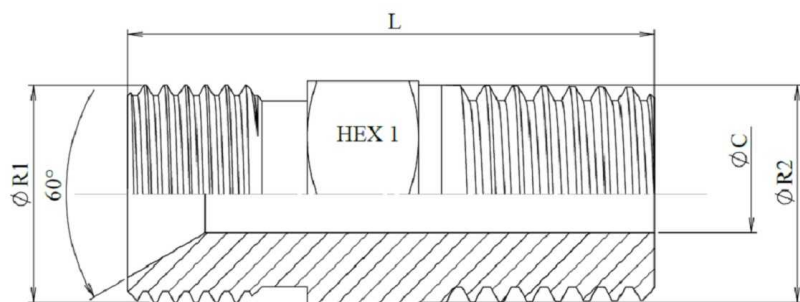

Adaptadores BSP

Uniones rectas macho

Adaptador macho BSP 60° - macho BSPT

Acero Inoxidable AISI 316-L

Artículo	R1	R2	L	HEX 1	ØC
Z101202	1/8" BSP	1/8" BSPT	23,5	14	3,5
Z101204	1/4" BSP	1/4" BSPT	30,5	17	6
Z101206	3/8" BSP	3/8" BSPT	32	19	8
Z101208	1/2" BSP	1/2" BSPT	38	22	11
Z101212	3/4" BSP	3/4" BSPT	44	27	16
Z101216	1" BSP	1" BSPT	52	36	22
Z101220	1"1/4 BSP	1"1/4 BSPT	56	46	28
Z101224	1"1/2 BSP	1"1/2 BSPT	61	50	37
Z101232	2" BSP	2" BSPT	66	65	46